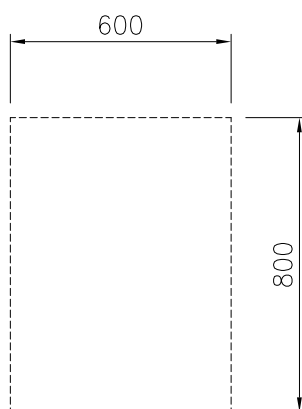

APPROVAL: \_\_\_\_\_

Experience the Excellence  
[www.electroluxprofessional.com](http://www.electroluxprofessional.com)

Front

Side

Top

**Key Information:**

|                                      |        |
|--------------------------------------|--------|
| External dimensions, Width:          |        |
| 588221 (MA1BDAFOOO)                  | 600 mm |
| External dimensions, Depth:          | 800 mm |
| External dimensions, Height:         | 550 mm |
| Cupboard Cavity Dimensions (width):  | 340 mm |
| Cupboard Cavity Dimensions (height): | 330 mm |
| Cupboard Cavity Dimensions (depth):  | 740 mm |
| Net weight:                          | 20 kg  |