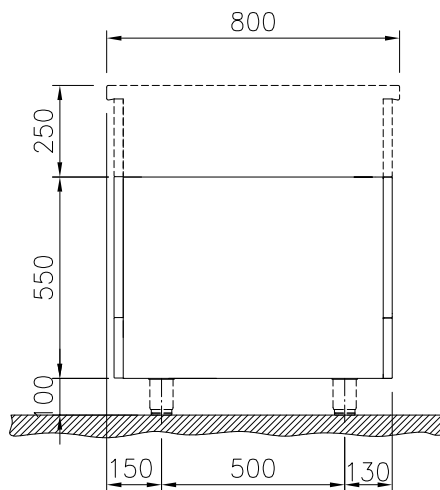

APPROVAL: \_\_\_\_\_

Experience the Excellence  
[www.electroluxprofessional.com](http://www.electroluxprofessional.com)

Front

Side

Top

**Key Information:**

|                                      |        |
|--------------------------------------|--------|
| External dimensions, Width:          |        |
| 588221 (MA1BDAFOOO)                  | 600 mm |
| External dimensions, Depth:          | 800 mm |
| External dimensions, Height:         | 550 mm |
| Cupboard Cavity Dimensions (width):  | 340 mm |
| Cupboard Cavity Dimensions (height): | 330 mm |
| Cupboard Cavity Dimensions (depth):  | 740 mm |
| Net weight:                          | 20 kg  |