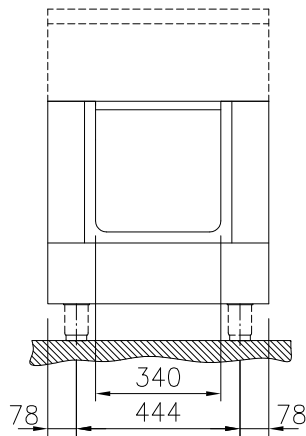

APPROVAL: \_\_\_\_\_

Experience the Excellence  
[www.electroluxprofessional.com](http://www.electroluxprofessional.com)

Front

Side

Top

**Key Information:**

|                                      |        |
|--------------------------------------|--------|
| External dimensions, Width:          |        |
| 588221 (MA1BDAFOOO)                  | 600 mm |
| External dimensions, Depth:          | 800 mm |
| External dimensions, Height:         | 550 mm |
| Cupboard Cavity Dimensions (width):  | 340 mm |
| Cupboard Cavity Dimensions (height): | 330 mm |
| Cupboard Cavity Dimensions (depth):  | 740 mm |
| Net weight:                          | 20 kg  |